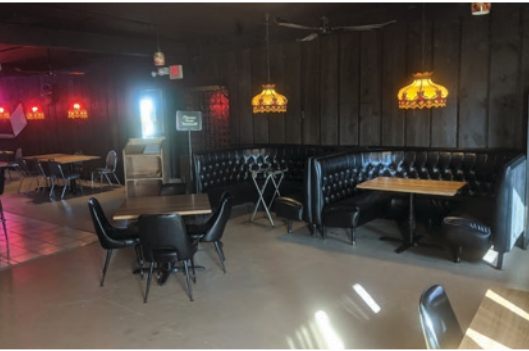

HAMILTON
REAL ESTATE GROUP

FOR SALE

Lansing Corners Supper Club

US Highway 218

Fully Equipped Restaurant and Event center. 13,000 sf on over 3.5 acres of land. An iconic Southern Minnesota supper club. Restaurant/Bar area can seat over 125 people. Additional Event space for up to 300 People. All equipment and Fixtures included. Including hoods, ovens, Flatware, banquet Tables, Chairs and more.